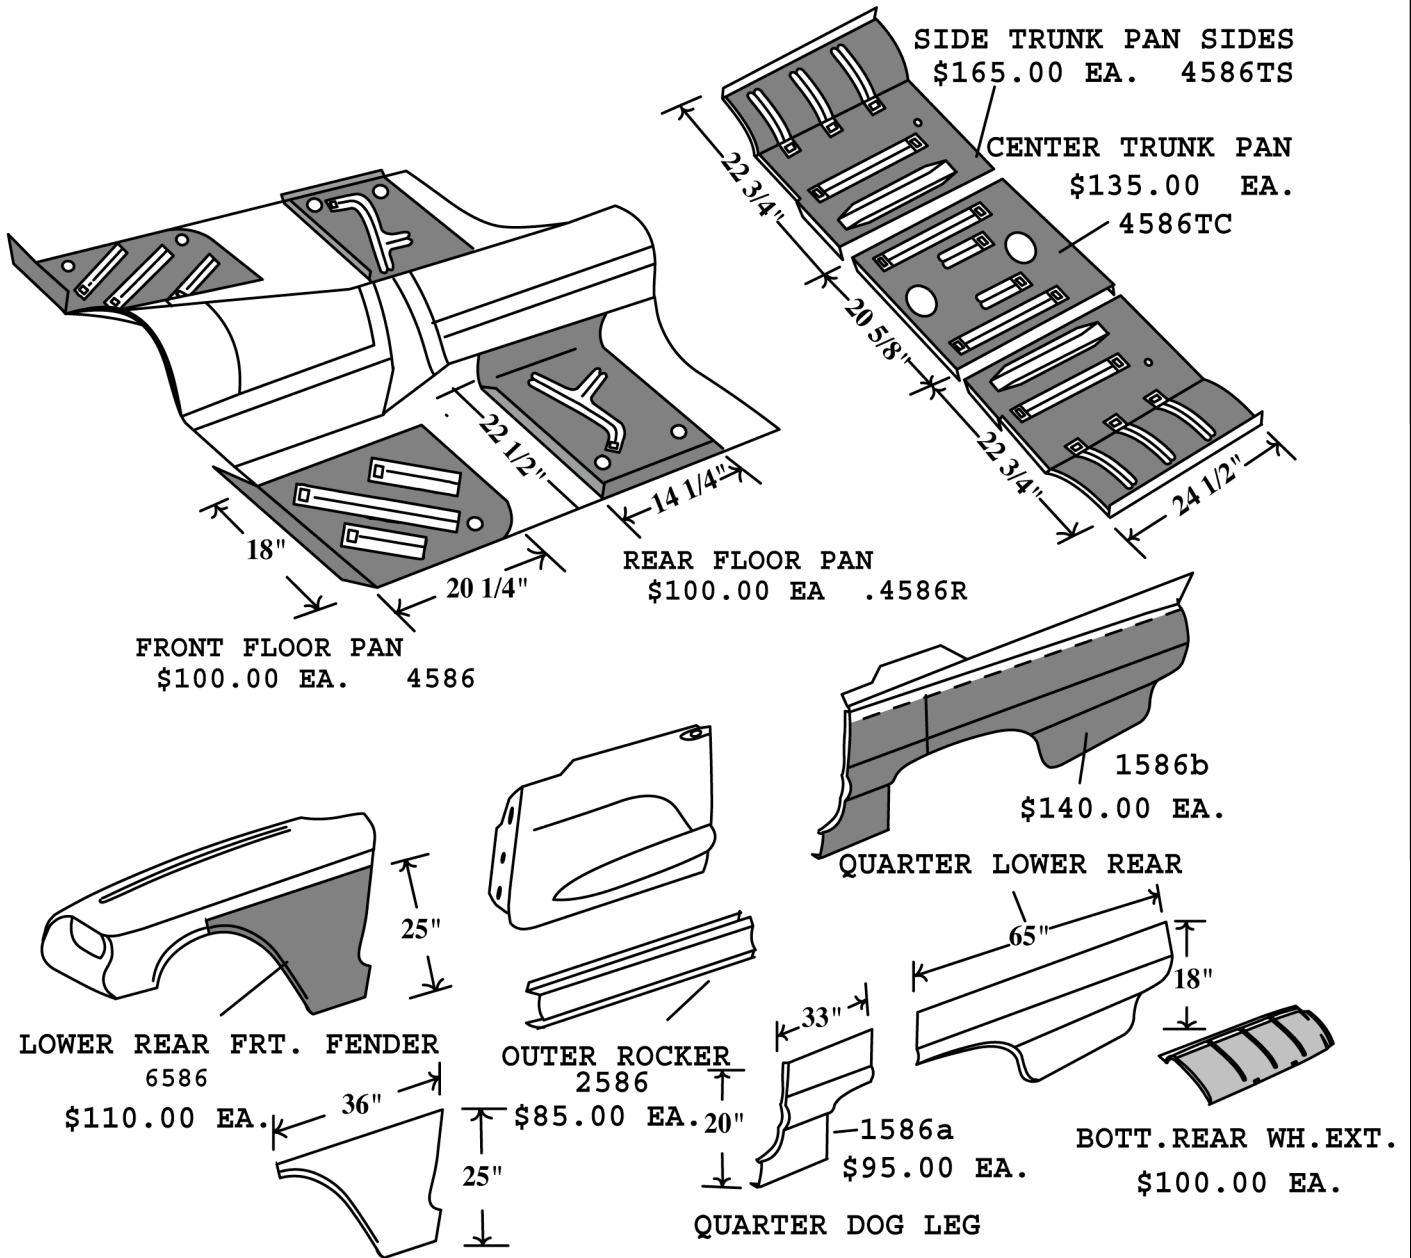

58-60 THUNDERBIRD

CLASSIC

SHEET METAL

4010 A HARTLEY ST.  
CHARLOTTE, NC. 28206

800-776-4040  
FAX# 704-596-3895

BUY DIRECT FROM THE MANUFACTURER

ALL ORDERS ARE PREPAID CERTIFIED CHECK, MONEY ORDER,  
MASTER CARD, VISA, OR DISCOVER. ADD 10% FOR SHIPPING.