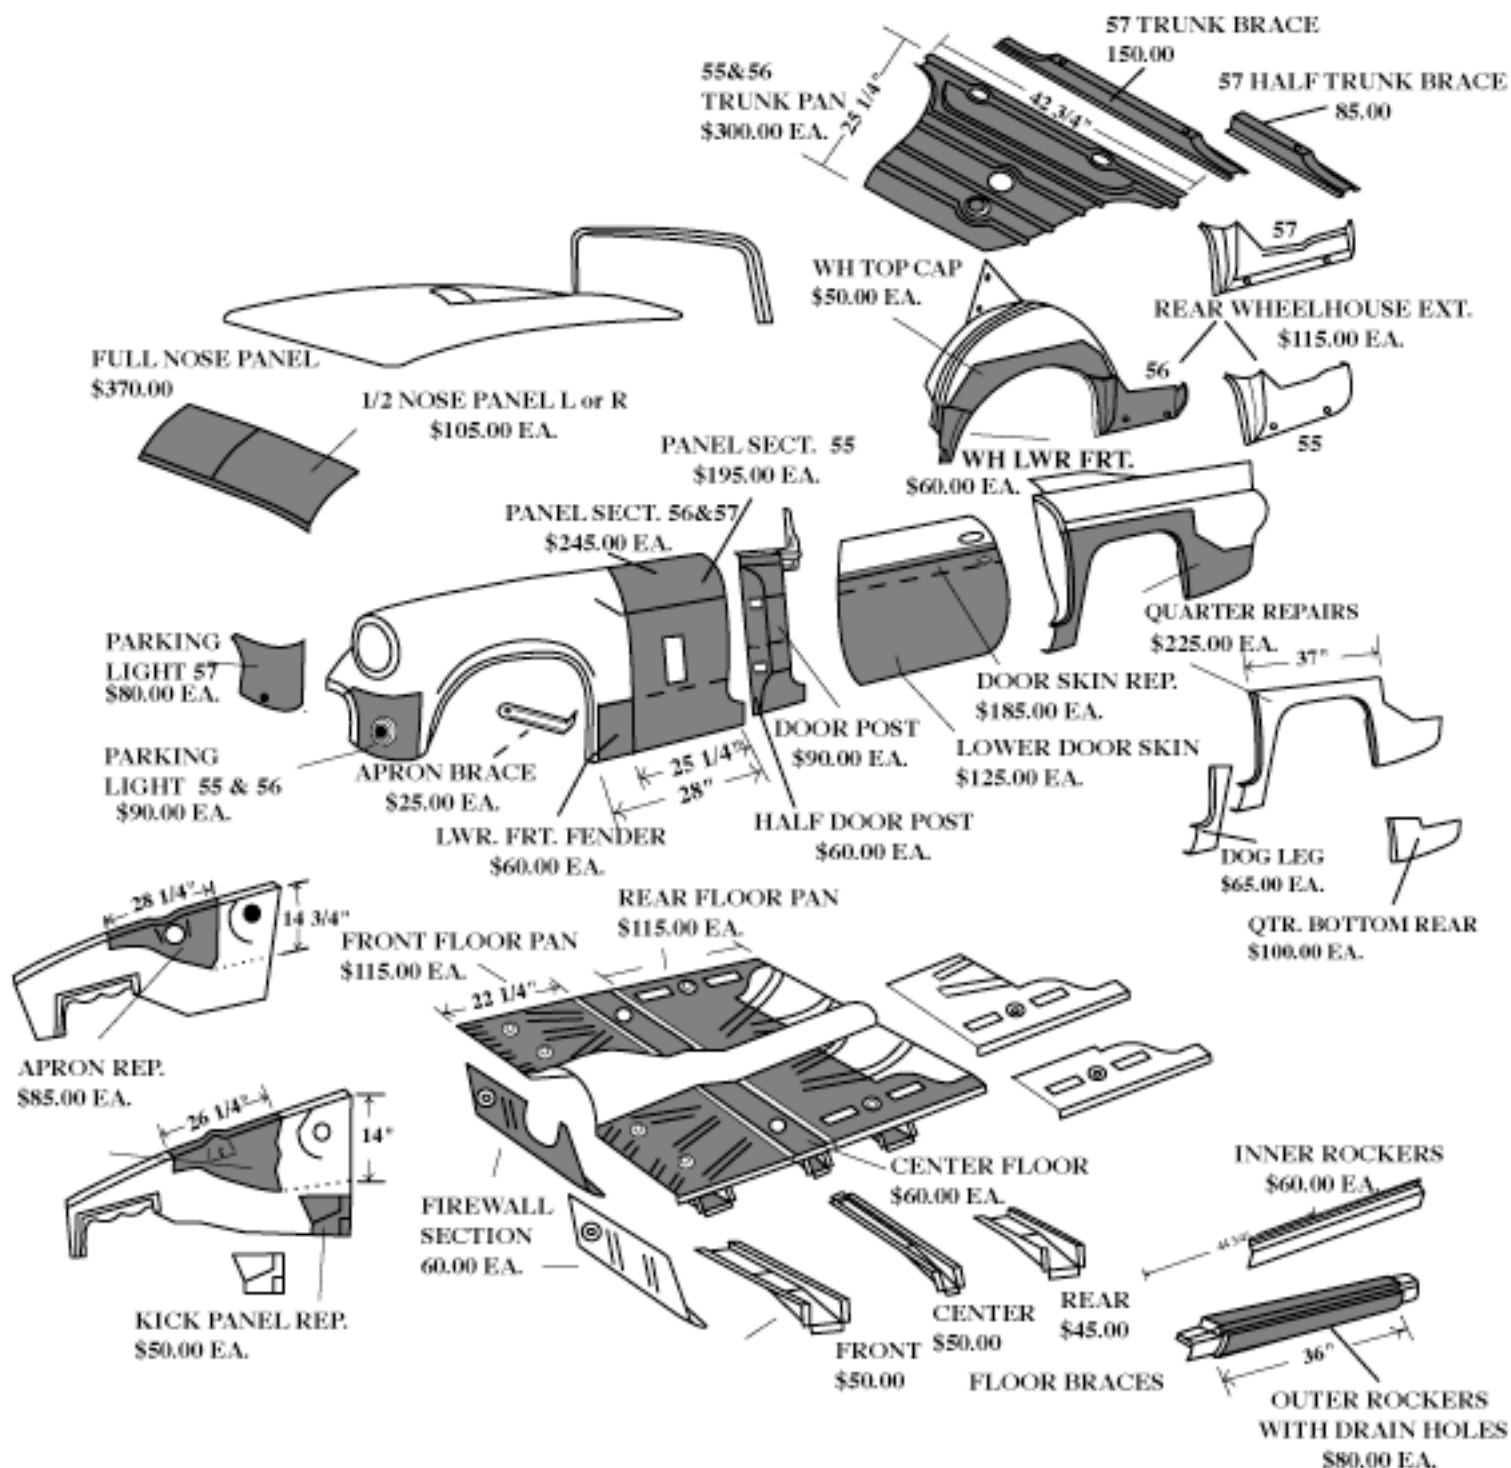

55-7 THUNDERBIRD

SHEET METAL

4010 A HARTLEY ST.
CHARLOTTE, NC. 28206

800-776-4040
FAX# 704-596-3895

BUY DIRECT FROM THE MANUFACTURER

ALL ORDERS ARE PREPAID CERTIFIED CHECK, MONEY ORDER,
MASTER CARD, VISA, DISCOVER. AND AMEX. ADD 10% FOR SHIPPING.